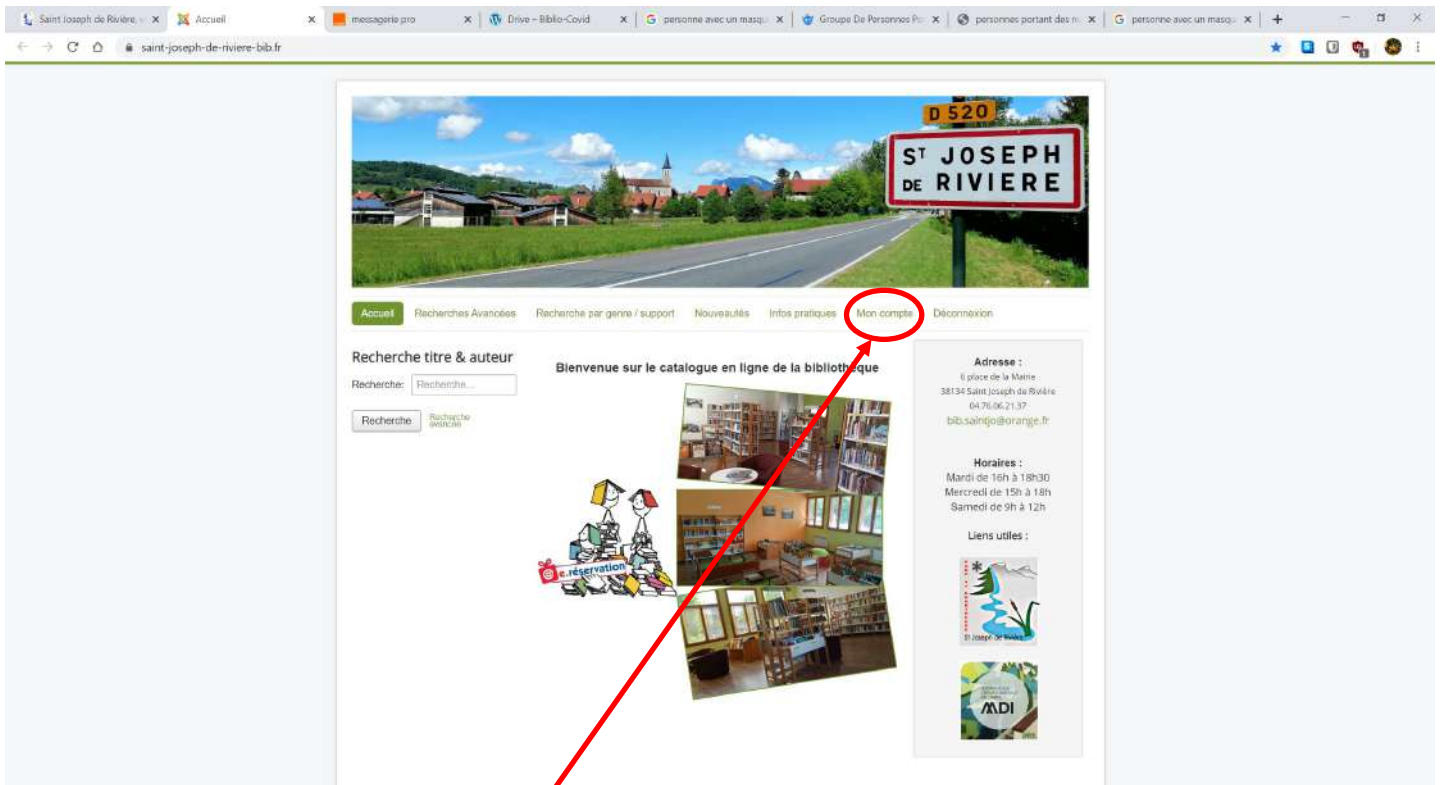

Cliquer sur **Mon compte** pour se connecter et créer son compte